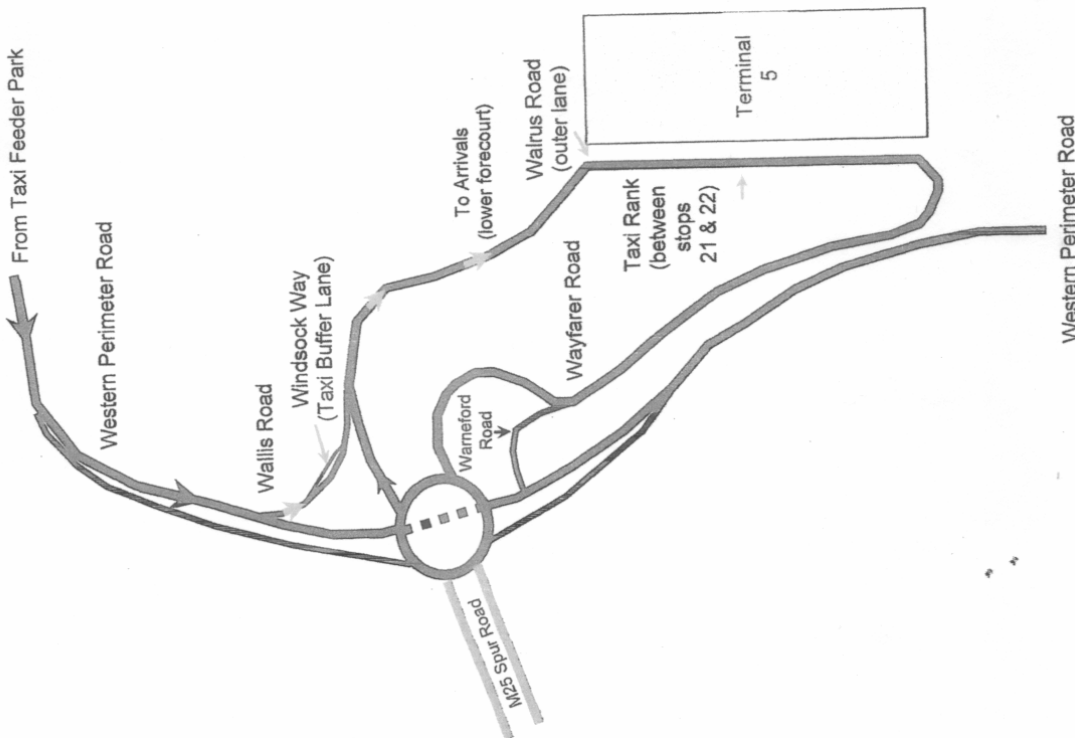

Heathrow T5 – BAA's Handout on location of T5. When dropping off at T5 proceed along M4 to M25 and turn south on M25 and follow signs to T5. Do not use North and Western perimeter roads unless there are problems with M4/M25.

Heathrow

Directions to Terminal 5

To pick up a fare at Terminal 5, travel along the Northern Perimeter Road in a westerly direction. As you approach Terminal 5 take the left fork (Wallis Road) and immediately swing into the Taxi buffer lane (Windsock Way). Here you wait until you reach the front of the queue where you will be despatched by Taxi Expert to the Terminal. Proceed following the road signs to the Arrivals forecourt on the lower level where you will find the Taxi Rank between stops 21 and 22.

Please note that when returning to Terminal 5 from the south along the Western Perimeter Road from a local journey there is no right turn into Wallis Road. Drivers should continue to the Northwood Road roundabout and turn there.

Created April 2011

VEHICLE TOWED AWAY – TRACE 020 7747 4747 | DIAL A CAB DRIVERS LINE 020 7426 3411