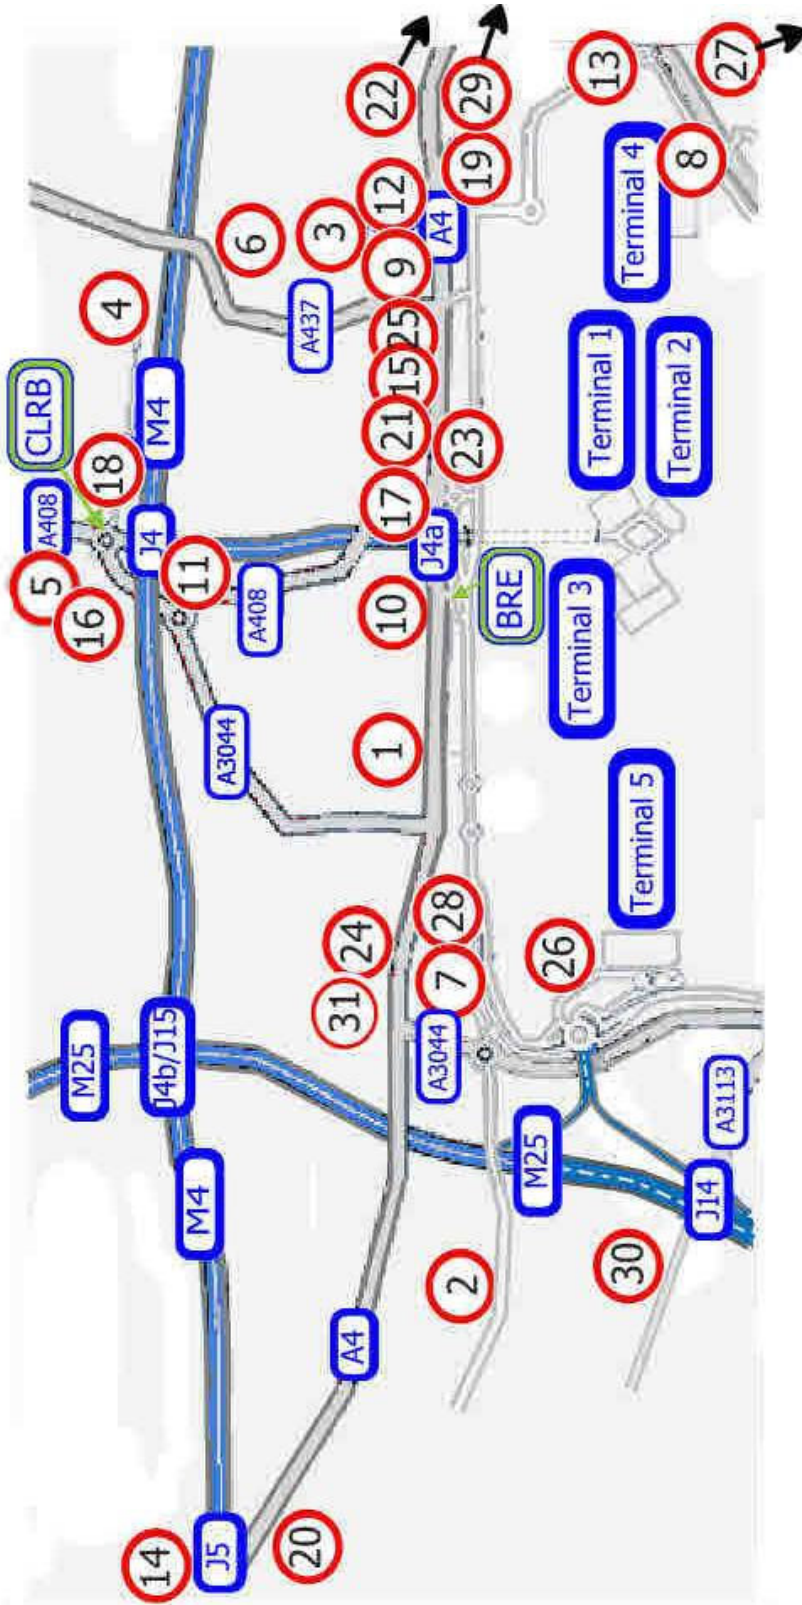

Created April 2011

BRE - Bath Road Exit via West Ramp, one way to Newbury Road onto Bath Road A4.
CLRb - Cherry Lane Roundabout, Leave by Spur Rd, straight on and under at M4 roundabout to...

VEHICLE TOWED AWAY – TRACE 020 7747 4747 | DIAL A CAB DRIVERS LINE 020 7426 3411

Map	Hotel	Address	Directions (based on leaving T1,2 & 3) see Abbreviations below	Mid Wk	*
1	Arora International	The Grove,Bath Road,UB7 0DG	BRE TL Hotel on NS	£115	4
2	Arora Park Hotel	Old Bath Rd / Coleridge Crescent, SL3 0NZ	BRE TL, forward Colnbrook By-Pass, Left at Stanwell Moor Rd, Right at RB	£ 99	4
3	Berkeley Park Apts	Marlborough Crescent, UB3 5FG	BRE TR, L High St Harlington, cnr with Marlborough Cr	£109	4
4	Comfort Inn HTR	Shepiston Ln, UB3 1LP	CLRB, 4th exit into Shepiston Lane, jnc Arlington Ct	£ 47	3
5	Crown Plaza	Stockley Rd	CLRB, straight on to Stockley Rd, 1st slip left	£134	4
6	easyHotel	Brickfield Ln, Hayes, UB3 5DX	BRE TR, L High St Harlington, RT Brickfield Ln, at end before road bears left.	£ 25	
7	Heathrow Lodge	556, Old Bath Rd, UB7 0EF	BRE TL, forward Colnbrook By-Pass, Left at Stanwell Moor Rd, Left at RB, Jnc Heathrow Close.	£ 38	
8	Hilton Terminal 4	Terminal 4	Term.4 RB take A30 London slip and then immediate left	£155	4
9	Holiday Inn Ariel	Bath Rd, UB3 5AJ	BRE TR, Corner of High St Harlington, NS	£114	3
10	Holiday Inn Bath Rd	Bath Road/Sipson Way, UB7 0DP	BRE TR 1st left	£144	3
11	Holiday Inn M4/Sipson	Sipson Road, UB7 0JU	CLRB, 1st exit into Holloway Lane, L into Sipson Road	£136	4
12	Ibis HTR	112 Bath Road, UB3 5AL	BRE TR, just past Airport Bowl, NS	£ 52	3
13	Jurys Inn HTR	Eastern Perimeter Rd TW6 2SR	Northern Perimeter Rd EB go past LongTerm Parking & TR	£ 82	3
14	Marriot Windsor	Ditton Rd, Slough, SL3 8PT	Spur Rd, L M4 leave J5, NB London Rd, L Ditton Rd	£139	4
15	Marriot HTR	Bath Road, UB3 5AN	BRE TR, just past New Road, NS	£160	4
16	Novotel HTR	Cherry Lane, UB7 9HB	CLRB, 2nd exit into Cherry Lane, 1st slip left	£ 89	3
17	Park Inn HTR	Bath Road	BRE TR, corner of Sipson Rd	£ 86	4
18	Premier Inn(M4)	Shepiston Lane, UB3 1RW	CLRB, 4th exit to Shepiston Lane, on right past dual carriageway	£ 65	3
19	Premier Inn Bath Rd	15, Bath Road, TW6 2AB	BRE TR, opposite Oxford Avenue. SS	£ 83	3
20	Quality Hotel HTR	London Road, Slough SL3 8QB	BRE TL, Colnbrook By-Pass, L&R into London Rd	£ 57	3
21	Radisson Edwardian	140, Bath Road, UB3 5AW	BRE TR, just before New Road, NS	£198	5
22	Ramada HTR	745, Bath Road, TW5 9QE	BRE TR, just before The Avenue, NS	£ 89	4
23	Renaissance	Bath Road, TW6 2AQ	Nettleton Road off Nene Road RB	£126	4
24	Sheraton HTR	Colnbrook Bypass, UB7 0HJ	BRE TL, Colnbrook By-Pass, 1st slip right past Hatch Lane	£103	4
25	Sheraton Skyline	Bath Road UB7 0HJ	BRE TR, just past Marriot, see #15, NS	£132	4
26	Sofitel Terminal 5	Terminal 5 TW6 2GD	4min covered walk to T5	£171	4
27	St Giles HTR	Hounslow Rd, TW14 9AD	Hatton X exit, Faggs Rd, Harlington Rd W, TR Hounslow Rd, on left just before New Road.	£116	3
28	Thistle Hotel HTR	Bath Road, UB7 0EQ	BRE TL, Bath Rd, bear L into Bath Rd at Total Gar. SS	£ 75	3
29	Travelodge HTR Cntrl	700, Bath Road, TW5 9SW	BRE TR, goto Wagonners R/B and come back, SS	£ 49	2
30	Travelodge Term. 5	Calder Way, Horton Rd SL3 0AT	M25 J14 exit west side Horton Rd	£ 60	2
31	British Airways HQ	Waterside PO BOX 365 Harmondsworth, UB7 0GB	BRE TL, Colnbrook By-Pass, go past slip road to Sheraton Heathrow, at next set lights TR. Beware, account ride may give pickup town as Yiewsley		

Abbreviations -

BRE - Bath Road Exit via West Ramp, one way to Newbury Road onto Bath Road A4.

CLRB - Cherry Lane Roundabout, Leave by Spur Rd, straight on and under at M4 roundabout to...

TR - Turn Right | TL- Turn Left | NS North Side of Road | SS South Side of Road | RB - Roundabout | HTR Heathrow

* - star rating | Mid Week approx cost per room per night 04/2009 (weekends cheaper) as a guide if passenger wants a hotel for the night.

Created April 2011

VEHICLE TOWED AWAY – TRACE 020 7747 4747 | DIAL A CAB DRIVERS LINE 020 7426 3411