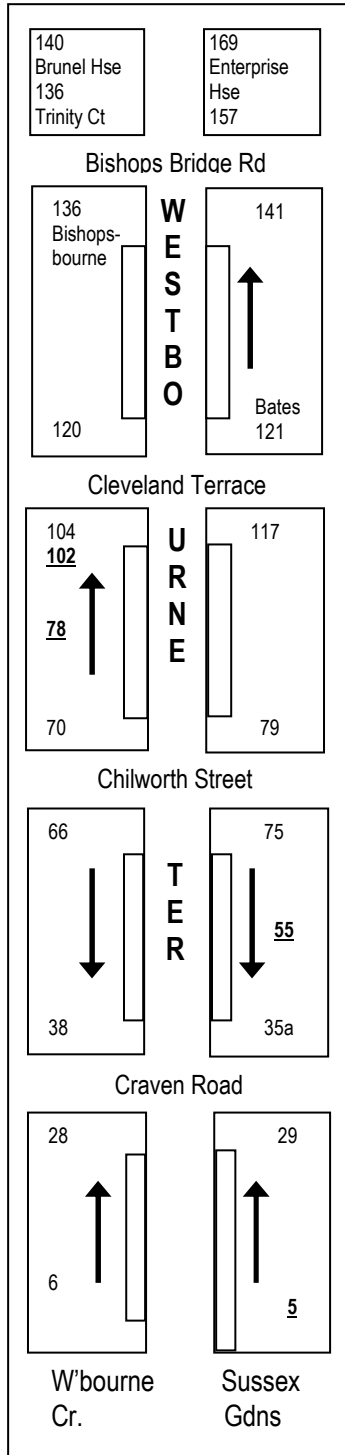

# Nash's Numbers

by Alan Nash (A095)

It seems like the road numbering articles are popular with drivers. Prompted by a suggestion from Lawrence Kelvin for numbering of Westbourne Ter and Sussex Gdns especially as the numbers are obscured by large bushes. This month is the numbering and hotels of Westbourne Terrace.

## “What’s On” at ExCel, Earls Court and Olympia.

NB. This month they are in “Start Date” order.

Event	Venue	Date
House and Garden Fair	Olympia	30/06/05 – 03/07/05
aeo Excellence Awards	ExCel Trade	01/07/05 – 01/07/05
London Interiors 05	Earls Court 1	03/07/05 – 05/07/05
SkillCity London	ExCel Public	06/07/05 – 09/07/05
West London Higher Education Convention	Olympia National	08/07/05 – 08/07/05
Asian Lifestyle	Grand Hall	08/07/05 – 10/07/05
Magic: The Gathering Pro Tour	Brompton Hall, Earls Court 1	08/07/05 – 10/07/05
Grass Roots Football Show	ExCel Public	16/07/05 – 17/07/05
Anglo African Business and Trade	ExCel Public/trade	28/07/05 – 30/07/05
Intimate Body and Beach	Earls Court 2	31/07/05 – 02/08/05

## HOTELS IN WESTBOURNE TERRACE.

The numbers in bold and underlined are the hotels as follows.

- 5, Royal Park Hotel
- 55**, The Hyde Hotel
- 78**, The Hyde Park Paddington Hotel
- 102**, Victoria Garden Hotel