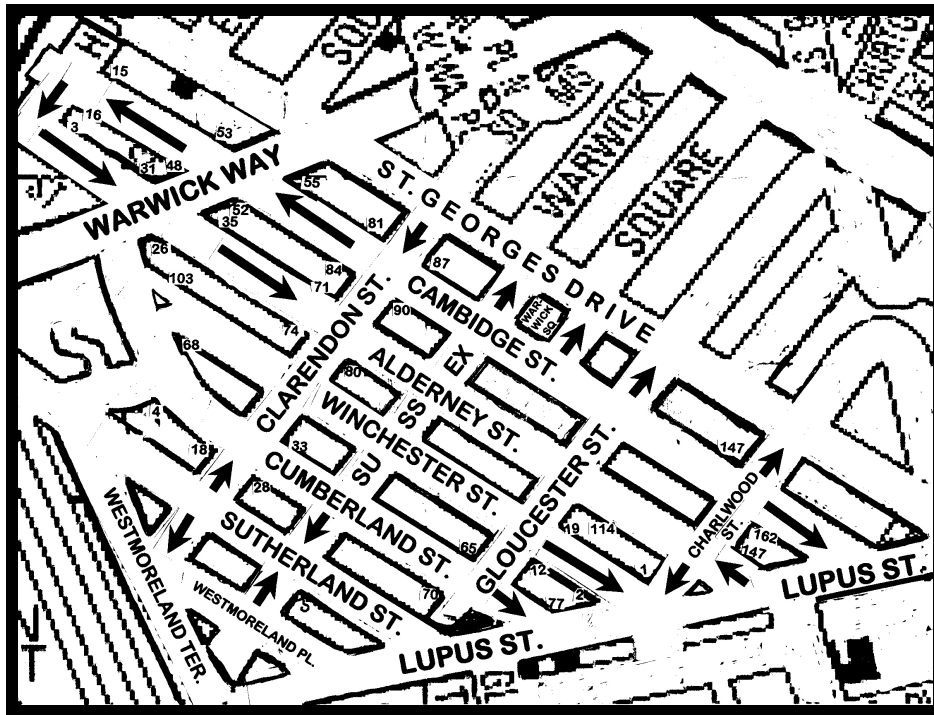

Nash's Numbers

by Alan Nash (A095)

Lost in Pimlico. If you are like me and have promised yourself to learn the one way system in Pimlico, well here is your answer. The area bounded by St Georges Drive, Lupus St, Sutherland St. and Warwick Way. By studying the map remember, "in" from Lupus St. and Warwick Way use Alderney St and "in" from St. Georges Drive and Sutherland St. use Clarendon St. The one way arrows only apply to the part of the road shown.