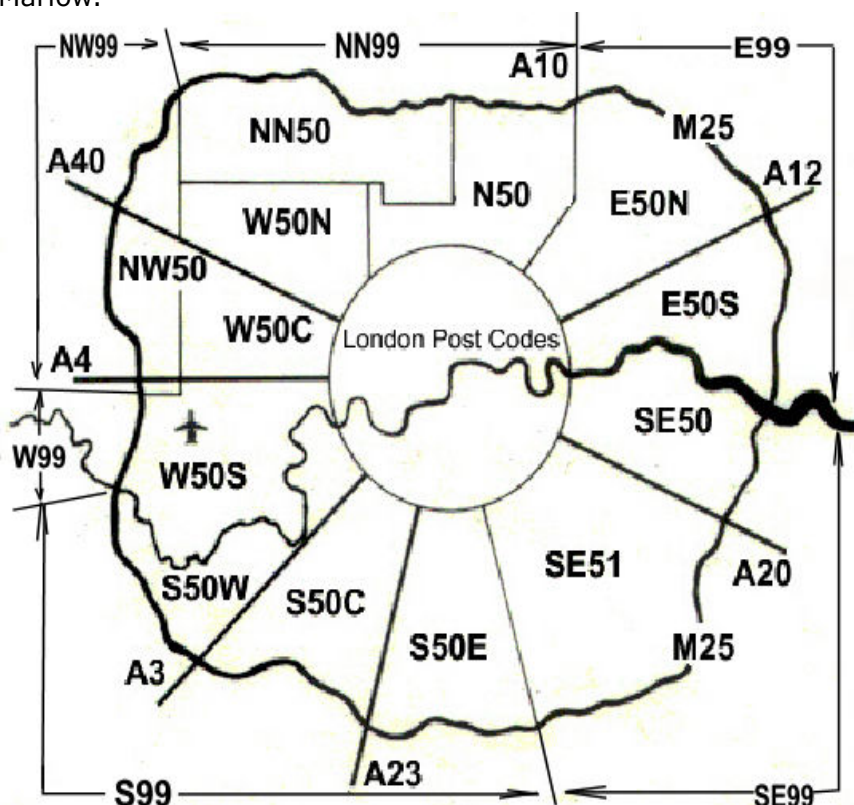

Nash's Numbers

by Alan Nash (A095)

By popular request I am reproducing the famous D-a-C zone map first copied into Nash's Numbers December 2003. Also included is some outer London Post Codes. If you are offered a job to e.g. SL7 it will be going to Marlow.

Physical Zone	Description
CC00	LCA when on rank
E50N	Essex N of A12 inside M25
E50S	Essex S of A12 inside M25
E99	Essex outside M25
N50	Middlesex N inside M25
N99	Middlesex N outside M25
NN50	Hertfordshire inside M25
NN99	Hertfordshire outside M25
NW50	Buckinghamshire inside M25
NW99	Buckinghamshire outside M25
S50E	Surrey E of A23 inside M25
S50C	Surrey A3 to A23 inside M25
S50W	Surrey W of A3 inside M25
S99	Surrey outside M25
SE50	Kent North of A20 inside M25
SE51	Kent South of A20 inside M25
SE99	Kent outside M25
W50C	Middlesex A40 - A4 inside M25
W50N	Middlesex N of A40 inside M25
W50S	Middlesex S of A4 inside M25
W99	Middlesex outside M25
WW00	Within Perimeter Rd Heathrow